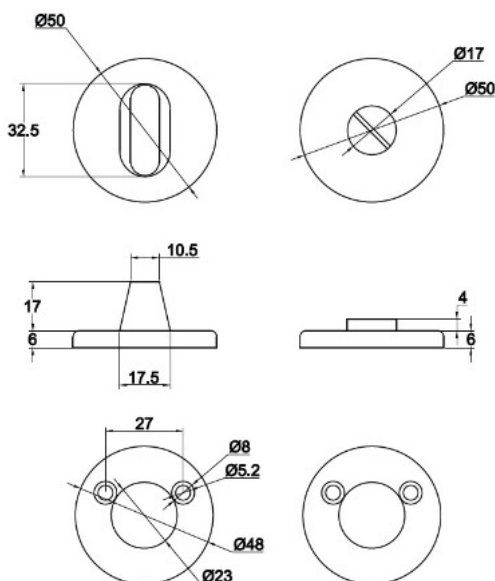

## Description:

Thumbturn & Release "Pop" Brushed Brass, SS-304, W/O Indicator F/38-45mm Doors, CC:27mm  
Mounting Plate, 2 Pcs., Cut Off Screws M4x60mm + 2 Pcs. Sleeve Nuts M4x16mm, 1 Pcs, 5x5x60mm  
Spindle, 1 Pcs 8x8x60mm Spindle

## Item number:

22.23.317-0

Units	Box	Carton	HS Code	Barcode
Pcs.	1	9	8302411000	
				5704866521444